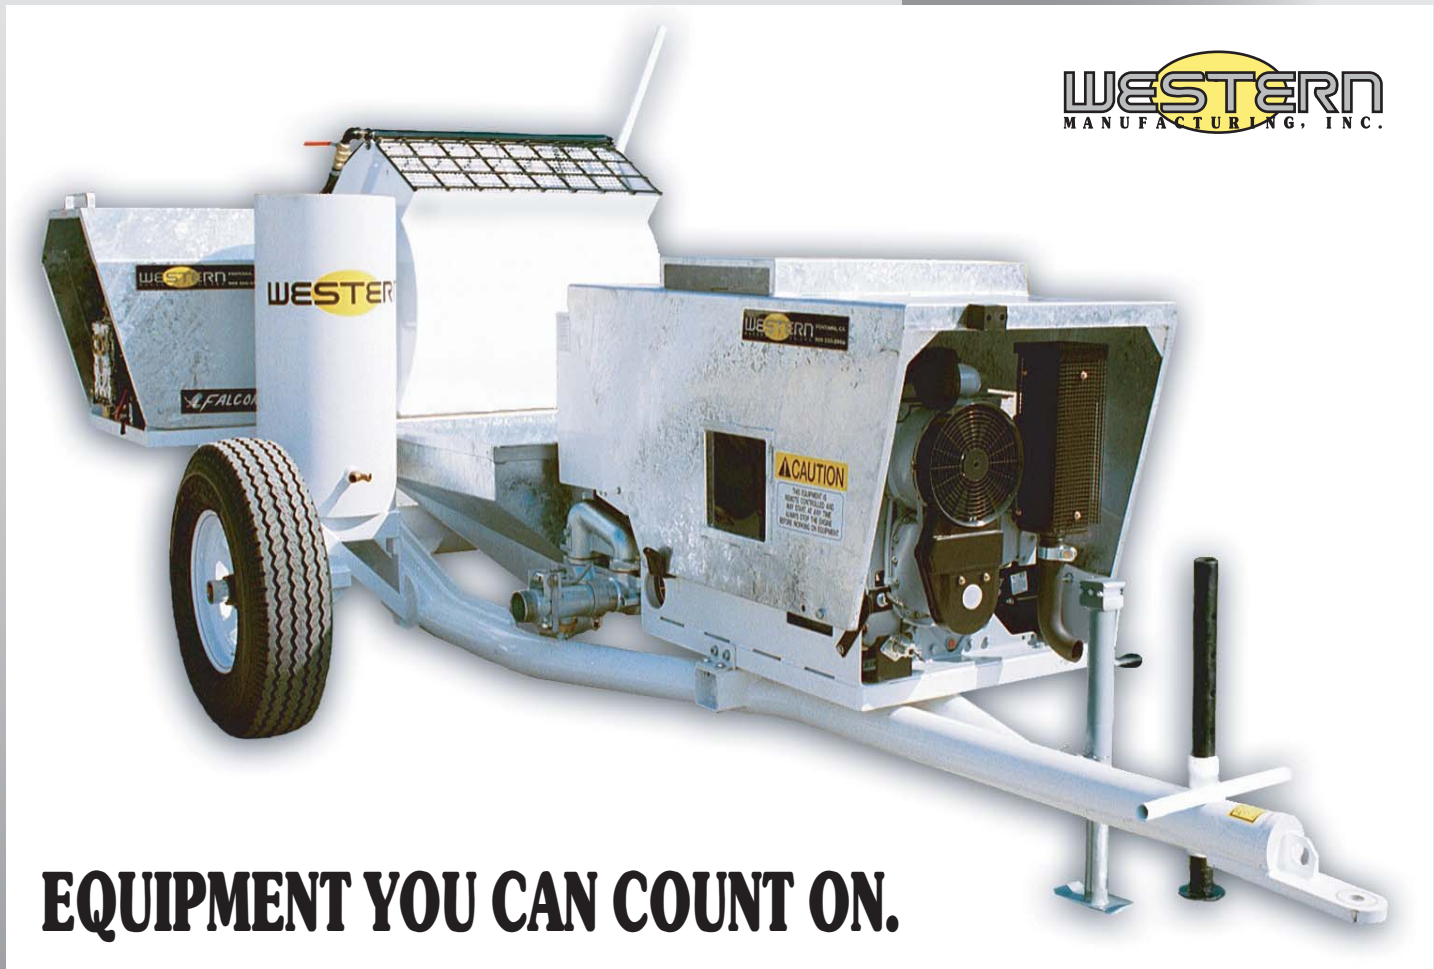

Heavy Duty

PREDATOR
PUMPS

Plaster/Stucco & Fireproofing Pumps

WESTERN